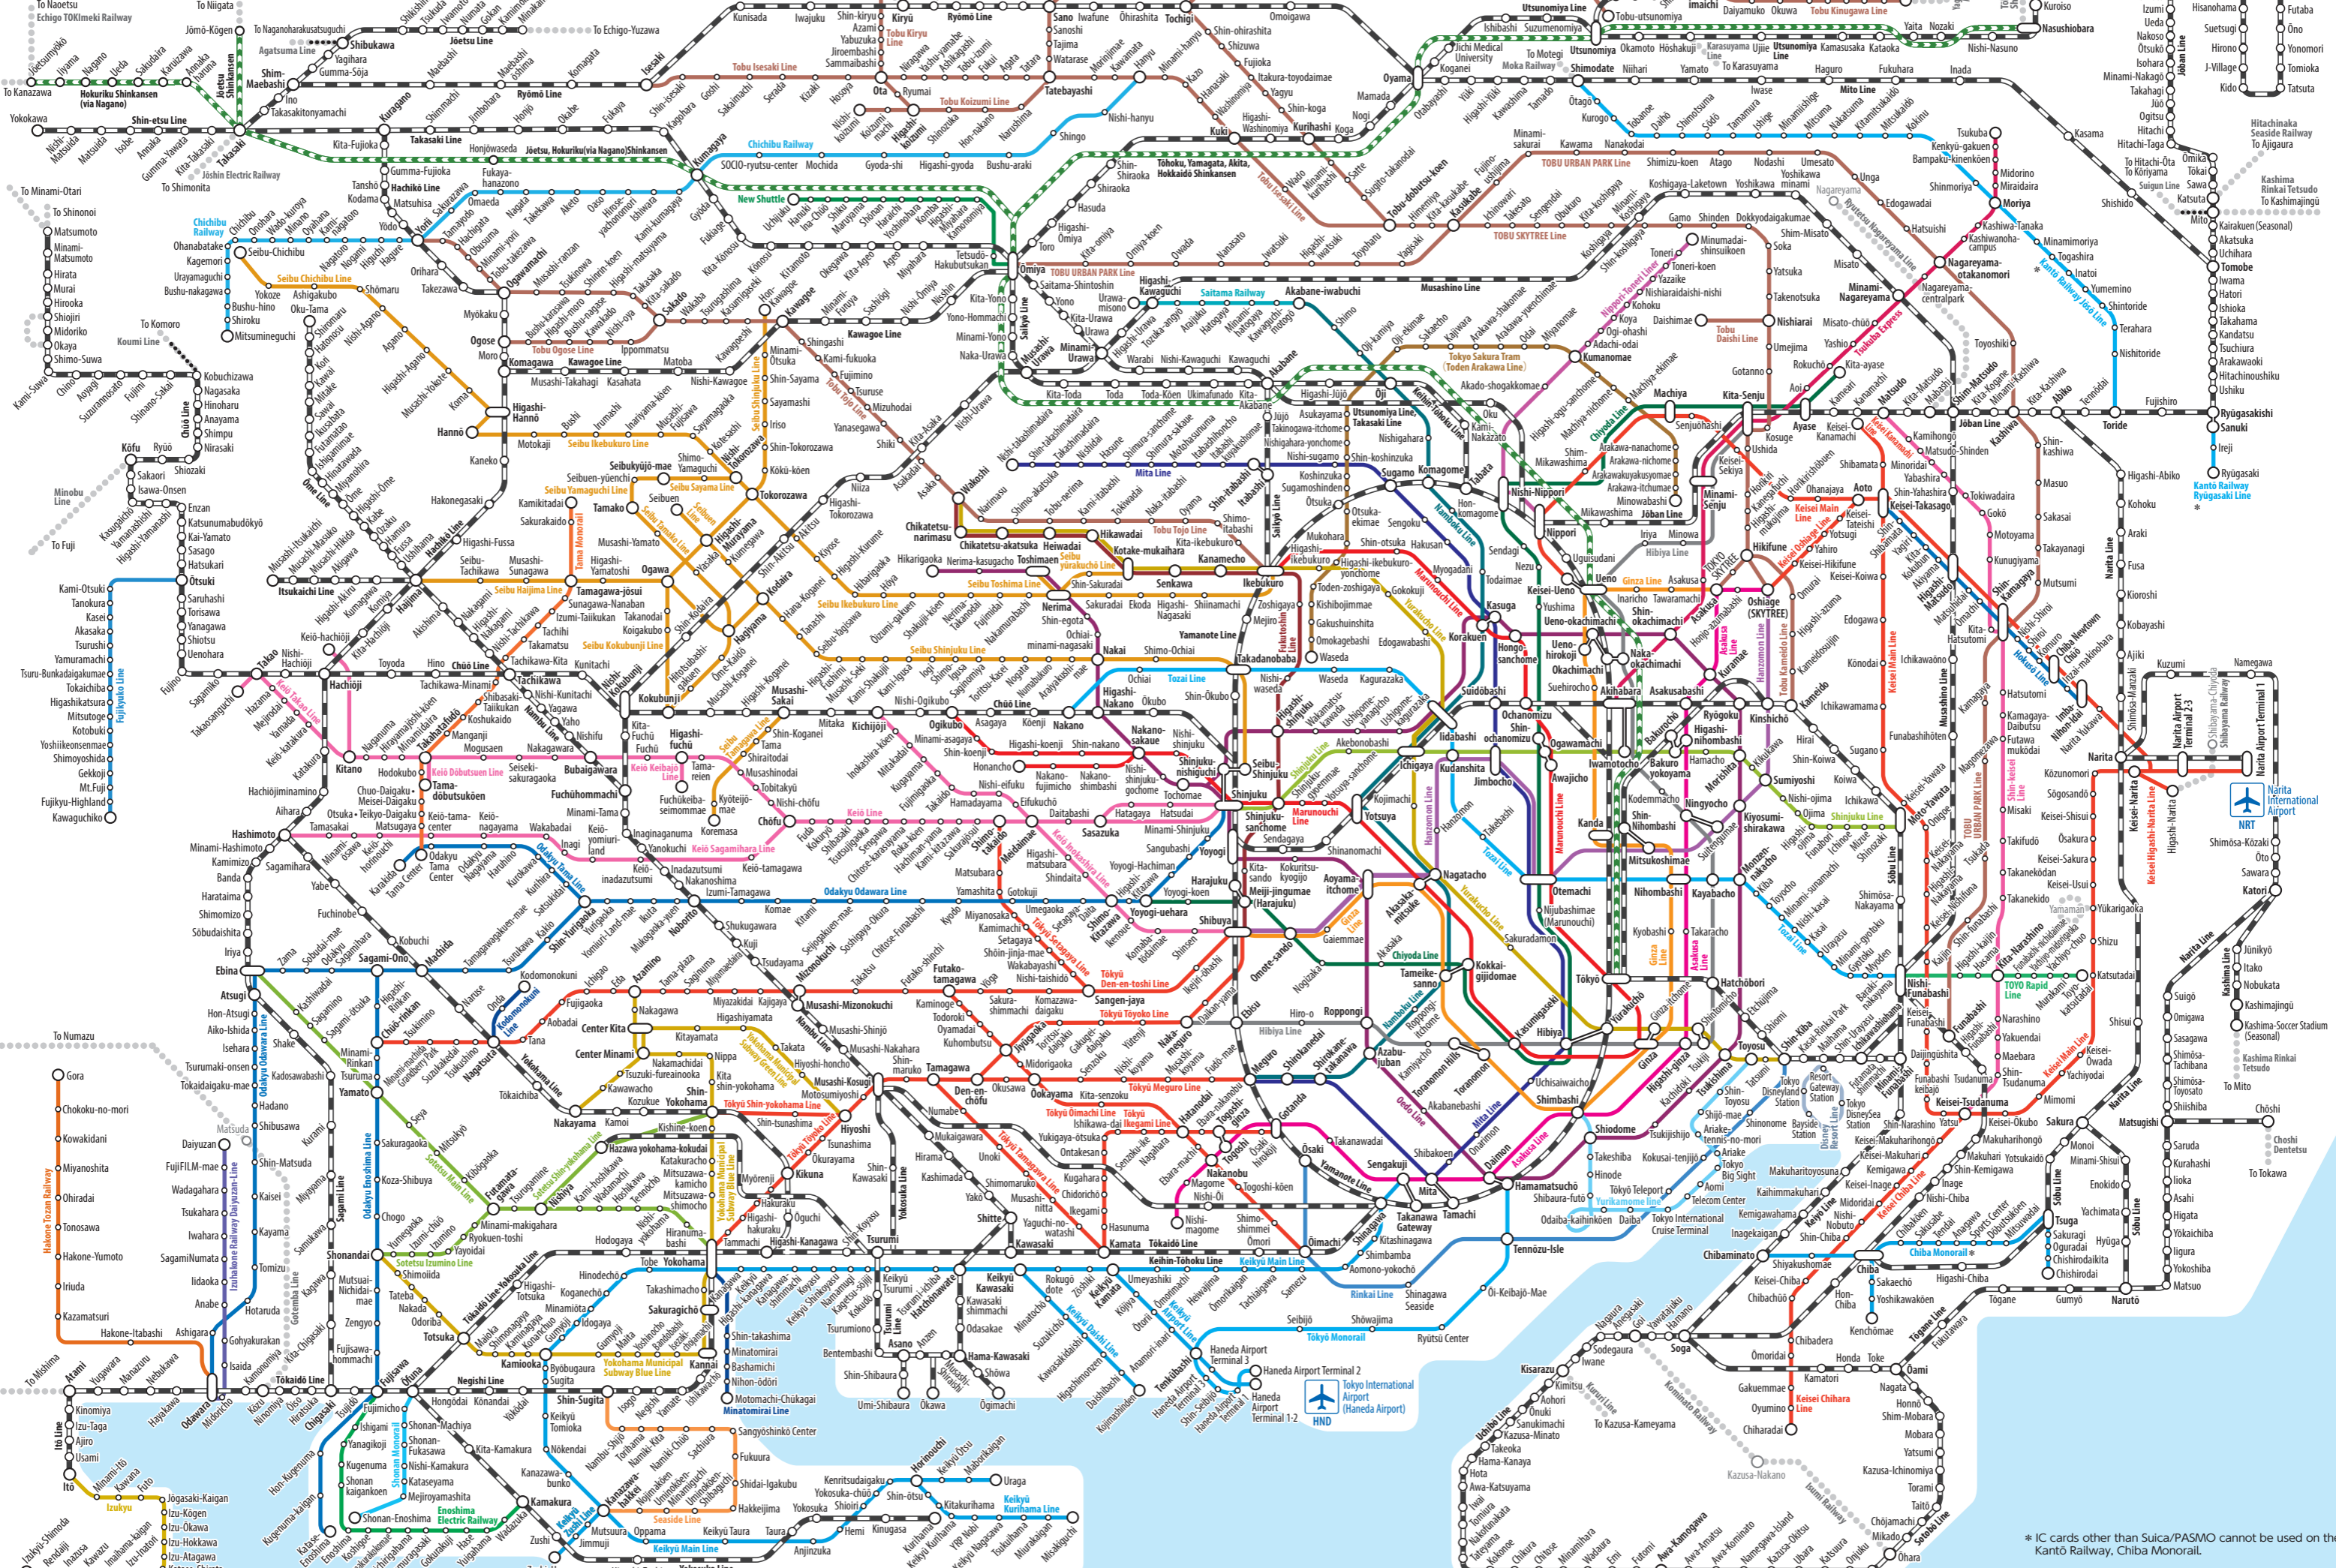

Suica/PASMO Network Map

■ Areas where Suica/PASMO can be used

* IC cards other than Suica/PASMO cannot be used on the Kanto Railway, Chiba Monorail.